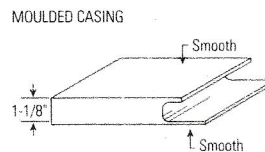

Ships with Four-Side Protective Film

CORTEX® FASTENING SYSTEM Install BuildReady products in less time with plugs that match perfectly. Each box includes all the screws, setting tools and cellular PVC plugs needed for fastening.

Cortex Fasteners available in woodgrain or smooth, 2" length

Covers	Screws	Plugs	Setting Tool
50 linear feet	75	100	1
250 linear feet	375	400	3
750 linear feet	1125	1200	6

1 x 4 Side J-Pocket Casing with Nail Fin	1-1/8" x 4-1/2"	16'	smooth
1 x 6 Side J-Pocket Casing with Nail Fin	1-1/8" x 6-1/2"	12'	smooth

CORNERS One-piece outside corners provide a square edge with no unsightly, rough seam. Available with or without J-pocket in 18' or 20' length. Products arrive in PlyPaks.

Corners

Offering	Actual Size	Length	Finish Options
6 x 6 Outside Corner with Nail Fin	5-1/2" x 5-1/2"	20'	smooth
6 x 6 Outside Corner with J-Pocket and Nail Fin	5-1/2" x 5-1/2"	20'	smooth