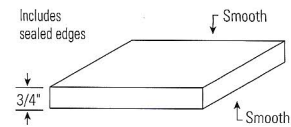

BuildReady™ PRODUCT LISTING

TRIM BOARD BuildReady trim can be cut, drilled and routed like wood. But unlike wood, it won't rot, warp or attract insects. There are endless uses, including fascia, frieze boards, window and door trim, deck edging and decorative accents.

1X Trim Board

Offering	Actual Size	Available Lengths	Protective Film Top Side
1 x 4	3/4" x 3-1/2"	18'	
1 x 6	3/4" x 5-1/2"	18'	
1 x 8	3/4" x 7-1/4"	18'	
1 x 10	3/4" x 9-1/4"	18'	
1 x 12	3/4" x 11-1/4"	18'	

5/4 Trim Board

Offering	Actual Size	Available Lengths	Protective Film Top Side
5/4 x 4	1" x 3-1/2"	12', 18', 20'	
5/4 x 6	1" x 5-1/2"	12', 18', 20'	
5/4 x 8	1" x 7-1/4"	12', 18', 20'	
5/4 x 10	1" x 9-1/4"	12', 18', 20'	
5/4 x 12	1" x 11-1/4"	12', 18', 20'	

CORNERS One-piece outside corners provide a square edge with no unsightly, rough seam. Available with or without J-pocket in 18' or 20' length. Products arrive in PlyPaks.

Corners

Offering	Actual Size	Length	Finish Options
6 x 6 Outside Corner with Nail Fin	5-1/2" x 5-1/2"	20'	smooth
6 x 6 Outside Corner with J-Pocket and Nail Fin	5-1/2" x 5-1/2"	20'	smooth