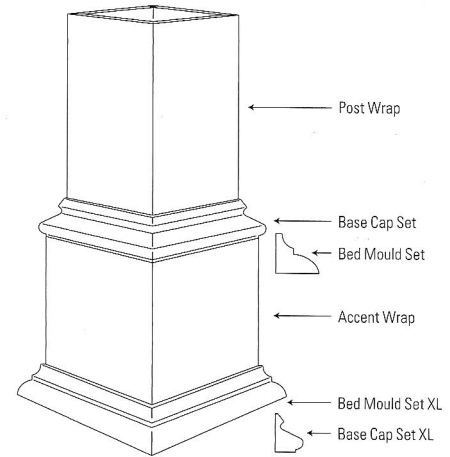

5/4 Trim Board

Offering	Actual Size	Available Lengths	Protective Film Top Side
5/4 x 4	1" x 3-1/2"	12', 18', 20'	
5/4 x 6	1" x 5-1/2"	12', 18', 20'	
5/4 x 8	1" x 7-1/4"	12', 18', 20'	
5/4 x 10	1" x 9-1/4"	12', 18', 20'	
5/4 x 12	1" x 11-1/4"	12', 18', 20'	

TRIM SHEETS DesignReady sheets are as simple to work with as wood. Flat and clean, sheets are available in a smooth finish.

4' Wide Sheets available in smooth, all measurements actual

Offering	Available Lengths
3/8" Sheet	8'
1/2" Sheet	8'

POST WRAPS Friction-fit design snaps together, requires minimal adhesive. Unlike other column wraps, a film keeps post wraps clean and allows the tape to be easily removed.

Post Wraps and Accessories available in smooth/smooth

Description	Available In
8'6" Post Wrap	4" x 4", 6" x 6", 8" x 8"
10' Post Wrap	4" x 4", 6" x 6", 8" x 8"
Accent Wrap	4" x 4", 6" x 6", 8" x 8"
Bed Mould Set	4" x 4", 6" x 6", 8" x 8"
Bed Mould Set XL	4" x 4", 6" x 6", 8" x 8"
Base Cap Set	4" x 4", 6" x 6", 8" x 8"
Base Cap Set XL	4" x 4", 6" x 6"
Belmont	4" x 4", 6" x 6"
Windsor	4" x 4", 6" x 6"
Glue with Tip for 1pc Post Wrap	